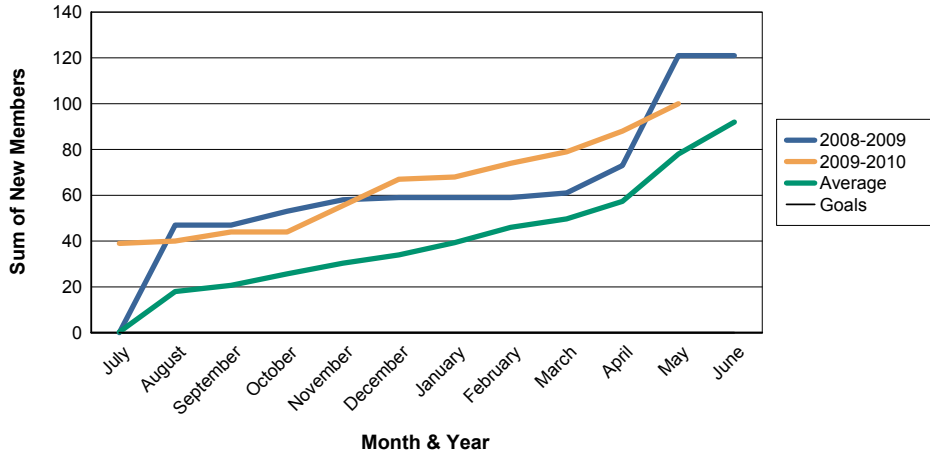

3 Year Comparisons for GMT Constitutional Area 4

By GMT District

As of May 2010

Sum of New Clubs/ Month & Year

For District 110CW

Sum of Dropped Clubs/ Month & Year

For District 110CW

Sum of Net Clubs/ Month & Year

For District 110CW

Sum of Charter Members/ Month & Year

For District 110CW

3 Year Comparisons for GMT Constitutional Area 4

By GMT District

As of May 2010

Sum of New Members/ Month & Year

For District 110CW

Sum of Dropped Members/ Month & Year

For District 110CW

Sum of Net Members/ Month & Year

For District 110CW