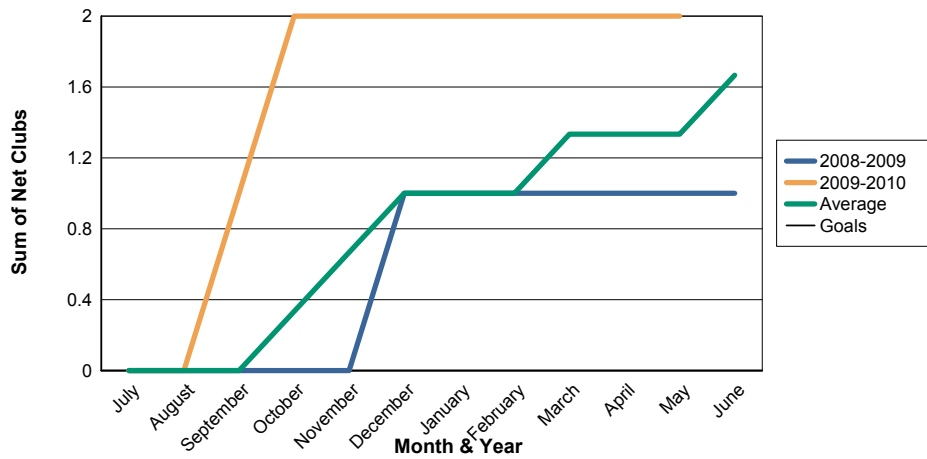

Sum of Net Clubs/ Month & Year

For District 110CW