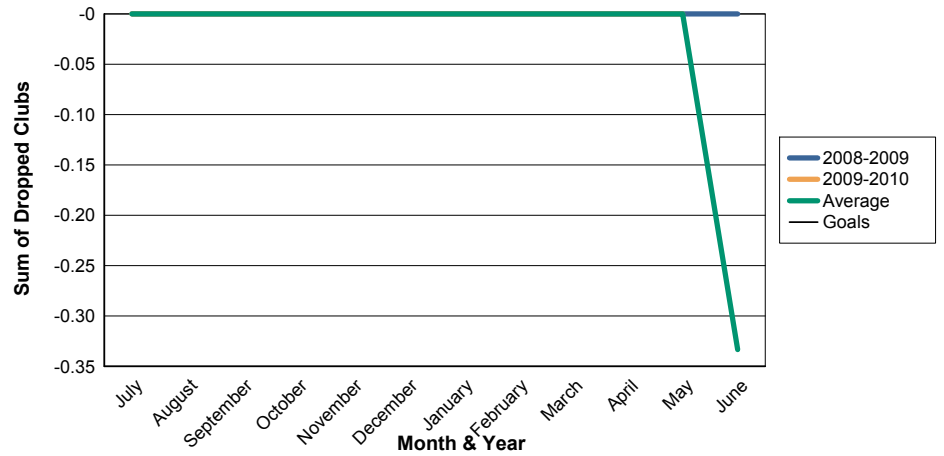

3 Year Comparisons for GMT Constitutional Area 4

By GMT District

As of May 2010

Sum of New Clubs/ Month & Year

For District 110CW

Sum of Dropped Clubs/ Month & Year

For District 110CW

Sum of Net Clubs/ Month & Year