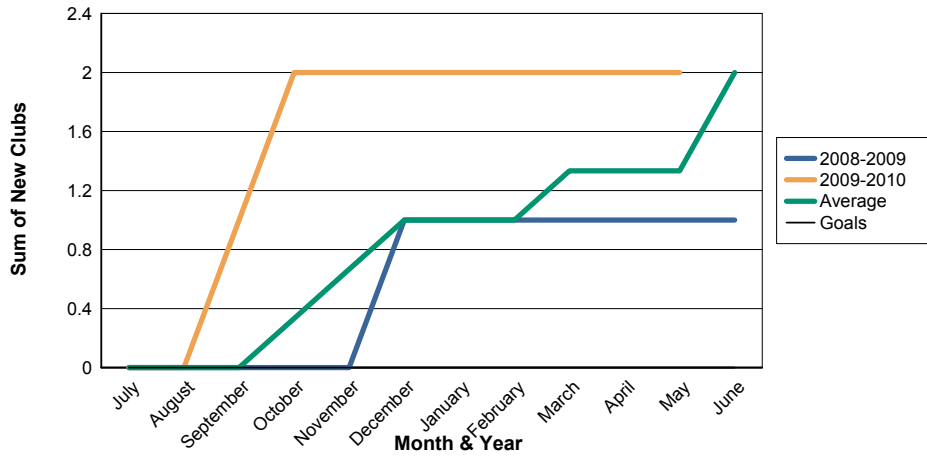

3 Year Comparisons for GMT Constitutional Area 4

By GMT District

As of May 2010

Sum of New Clubs/ Month & Year

For District 110CW

Sum of Dropped Clubs/ Month & Year

For District 110CW

Sum of Net Clubs/ Month & Year