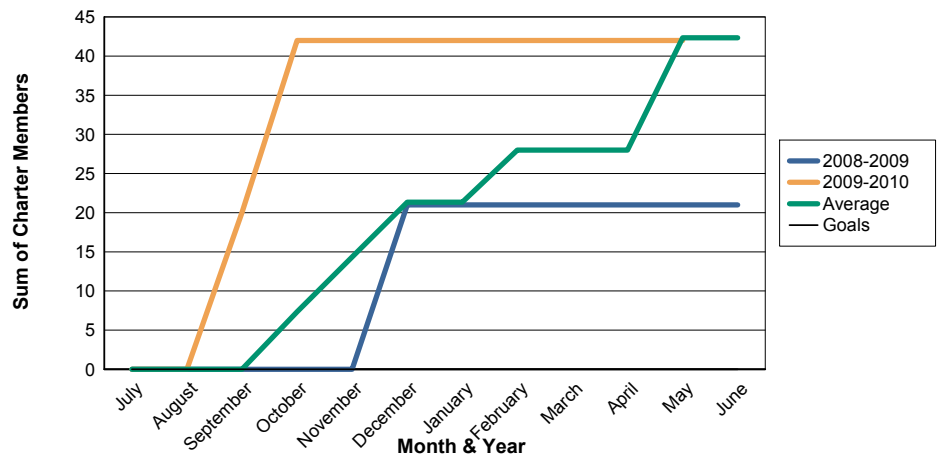

Sum of Charter Members/ Month & Year

For District 110CW