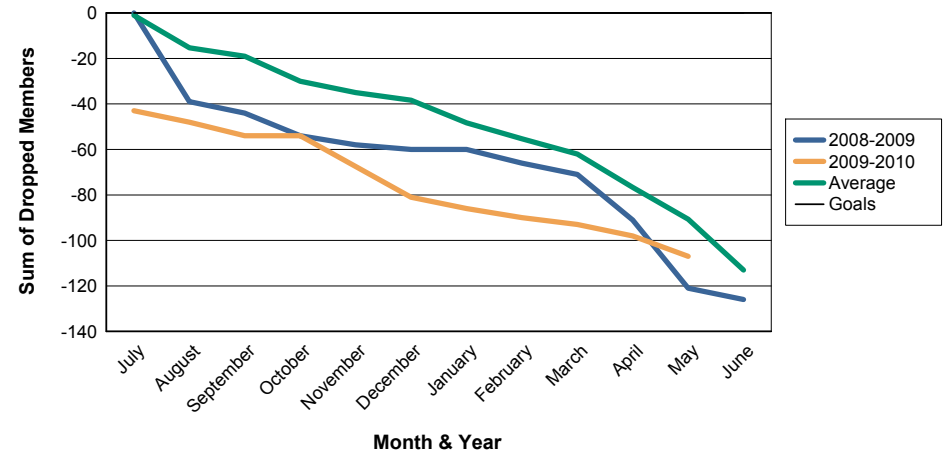

For District 110CW

Sum of Charter Members/ Month & Year

For District 110CW

3 Year Comparisons for GMT Constitutional Area 4

By GMT District

As of May 2010

Sum of New Members/ Month & Year

For District 110CW

Sum of Dropped Members/ Month & Year

For District 110CW

Sum of Net Members/ Month & Year

For District 110CW